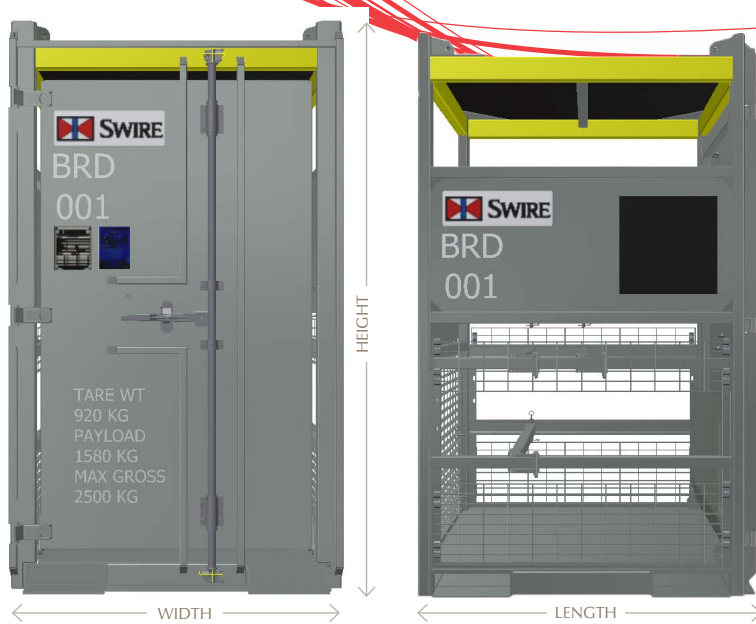

Bottle Racks

Dimensions and Weights

CONTAINER TYPE	BRA Open Style	BRA Closed Style	BRC	BRD
DIMENSIONS				
Length	1,210mm	1,100mm	1,270mm	1,385mm
Width	1,152mm	1,100mm	1,311mm	1,335mm
Height	2,230mm	2,062mm	2,330mm	2,310mm
WEIGHT				
Tare	535kg	800kg	1,000kg	920kg
Payload	1,720kg	1,700kg	2,000kg	1,580kg
MGW	2,255kg	2,500kg	3,000kg	2,500kg