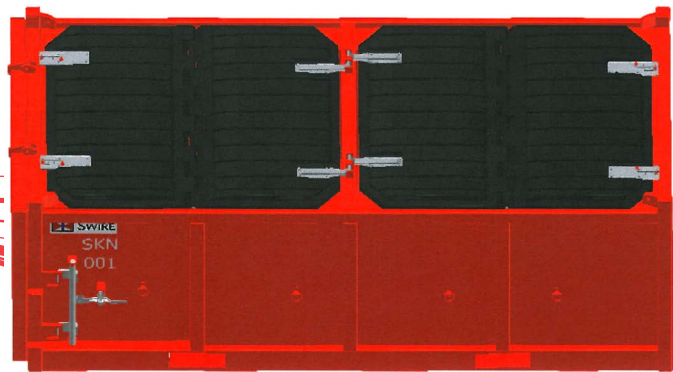

Misc Skips

Dimensions and Weights

CONTAINER TYPE	SKB	SKC	SKD	SKE	SKN
DIMENSIONS					
Length	4,360mm	3,530mm	1,200mm	2,730mm	TBC
Width	1,892mm	1,203mm	1,200mm	1,900mm	TBC
Height	1,633mm	1,298mm	1,181mm	2,170mm	TBC
WEIGHT					
Tare	1,720kg	1,000kg	355kg	5,420kg	TBC
Payload	5,780kg	4,000kg	2,645kg	2,080kg	TBC
MGW	7,500kg	5,000kg	3,000kg	7,500kg	TBC