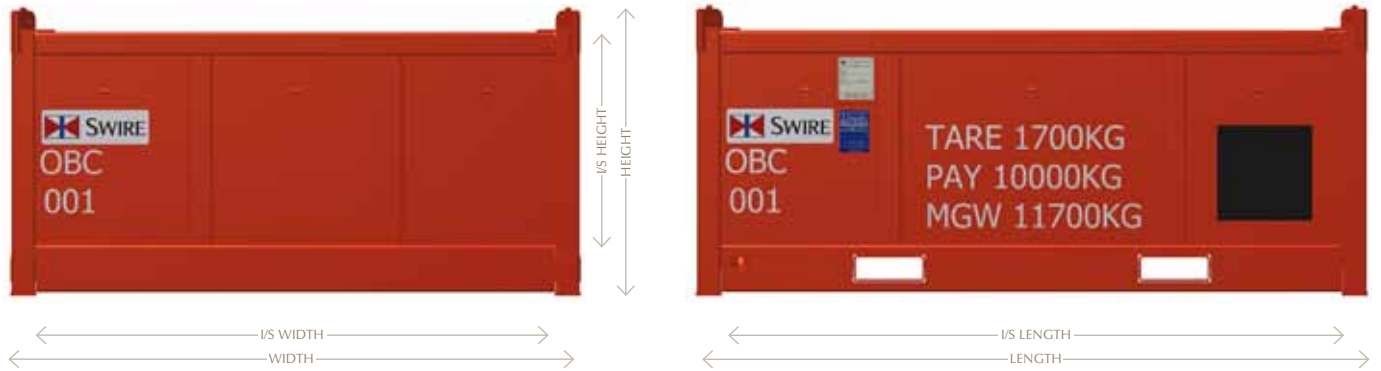

Miscellaneous

Miscellaneous

Dimensions and Weights

Container Type	CBA	CBC	CBD	CBDX	CBE	CBF	CBGA
DIMENSIONS							
Length	8'7"	9'10"	10'7"	9'7"	6'7"	4'10"	10'7"
Width	6'6"	8'	4'6"	5'10"	4'6"	4'10"	6'7"
Height	5'	3'	5'	4'11"	5'	4'11"	5'
I/S Length	8'	8'9"	10'	9'1"	5'9"	4'3"	10'
I/S Width	6'	6'12"	4'	5'1"	4'	4'3"	6'
I/S Height	4"	2'	4'	4'	4'	4'	4'
WEIGHT							
Tare	3,307lbs	3,419lbs	3,175lbs	2,910lbs	2,425lbs	1,653lbs	2,535lbs
Payload	7,716lbs	18,629lbs	7,848lbs	10,318lbs	8,598lbs	9,370lbs	8,488lbs
MGW	11,023lbs	22,046lbs	11,023lbs	13,228lbs	11,023lbs	11,023lbs	11,023lbs

Container Type	CBH	CBM	CS	DRC	LFA	LFB	MDWAT	OBC
DIMENSIONS								
Length	3'10"	12'6"	4'9"	5'3"	26'3"	19'7"	45'10"	9'3"
Width	3'10"	6'6"	4'9"	4'7"	16'5"	14'8"	2'5"	7'10"
Height	3'11"	5'	4'10"	3'11"	9'10"	9'10"	2'8"	4'
I/S Length	3'3"	12'	4'3"	4'4"	25'3"	18'7"	45'1"	8'7"
I/S Width	3'3"	6'	4'3"	4'1"	15'5"	13'8"	1'3"	7'1"
I/S Height	2'11"	3'11"	3'11"	3'1"	8'4"	8'4"	1'3"	2'11"
WEIGHT								
Tare	1,340lbs	4,365lbs	1,653lbs	1,653lbs	20,172lbs	16,535lbs	4,630lbs	3,748lbs
Payload	2,679lbs	13,272lbs	9,369lbs	3,858lbs	66,139lbs	66,139lbs	13,007lbs	22,046lbs
MGW	4,019lbs	17,637lbs	11,023lbs	5,512lbs	86,311lbs	82,673lbs	17,637lbs	25,794lbs