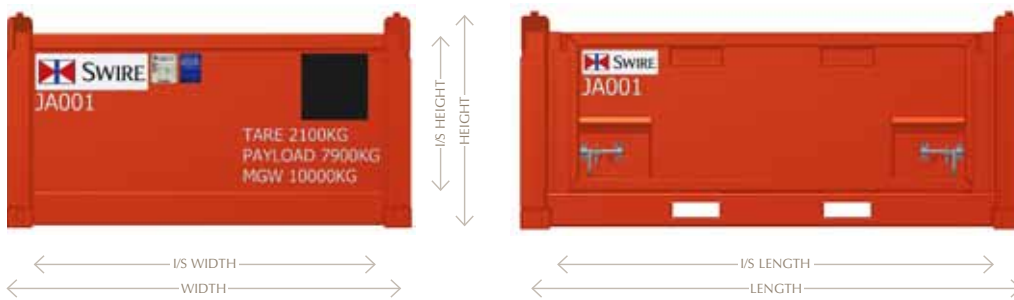

Heavy Duty Baskets & Half Heights

Heavy Duty Baskets

Dimensions and Weights

Container Type	GE	GG	GJ
DIMENSIONS			
Length	23'11"	26'3"	32'10"
Width	9'11"	9'10"	9'10"
Height	3'	5'7"	5'7"
I/S Length	23'	25'3"	31'10"
I/S Width	8'6"	8'2"	8'2"
I/S Height	1'6"	4'	4'
WEIGHT			
Tare	18,872lbs	15,101lbs	17,857lbs
Payload	53,880lbs	57,320lbs	54,895lbs
MGW	72,753lbs	72,422lbs	72,753lbs

Half Heights

Dimensions and Weights

Type	J	JA	JB	CBK	CBKA	GC	GCA	GB	GF	GKA	GKB	GKC
DIMS												
Length	9'10"	9'10"	9'10"	15'	15'	19'11"	19'11"	19'11"	26'3"	23'	25'	24'
Width	8'	8'	8'	8'	8'	8'	8'	8'	8'	7'11"	8'	8'6"
Height	4'3"	4'3"	4'3"	4'6"	4'8"	4'7"	5'2"	8'2"	5'2"	5'3"	5'2"	3'10"
I/S Length	9'1"	9'1"	9'1"	14'	14'	18'10"	18'10"	18'10"	25'2"	22'	24'	22'11"
I/S Width	7'3"	7'3"	7'3"	7'	6'11"	6'11"	6'1"	6'1"	7'	6'11"	7'	7'5"
I/S Height	3'1"	3'1"	3'1"	3'4"	3'4"	3'1"	4'	4'	4'	4'3"	4'5"	2'8"
WEIGHT												
Tare	4,630lbs	4,630lbs	4,630lbs	5,732lbs	6,834lbs	10,362lbs	9,833lbs	8,157lbs	4,762lbs	9,415lbs	9,921lbs	8,488lbs
Payload	17,417lbs	17,417lbs	17,417lbs	33,069lbs	33,069lbs	33,731lbs	34,260lbs	35,935lbs	32,717lbs	34,685lbs	38,581lbs	39,353lbs
MGW	22,046lbs	22,046lbs	22,046lbs	38,801lbs	39,904lbs	44,092lbs	44,092lbs	44,092lbs	44,092lbs	44,100lbs	48,502lbs	47,840lbs