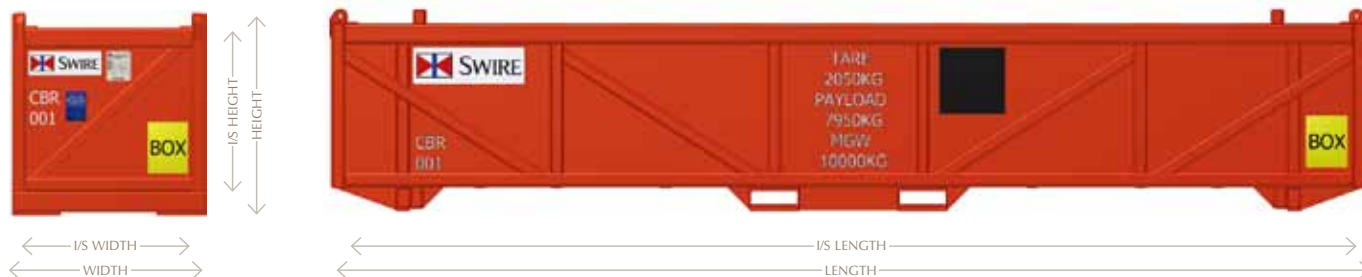

Short & Long Cargo Baskets

Short Cargo Basket

Dimensions and Weights

Container Type	CBU	CBR	CBS	CBLA	CBL	CBEA	CBGB
DIMENSIONS							
Length	14'3"	20'8"	27'2"	12'7"	12'7"	5'11"	8'6"
Width	3'11"	3'11"	3'11"	4'6"	4'6"	4'6"	4'7"
Height	4'	3'12"	4'	3'	5'	3'5"	3'3"
I/S Length	13'5"	20'	26'7"	12'	12'	5'5"	7'5"
I/S Width	3'4"	3'4"	3'4"	3'4"	3'4"	4'	4'
I/S Height	2'11"	2'11"	2'11"	2'	3'11"	2'3"	2'3"
WEIGHT							
Tare	3,306lbs	4,519lbs	5,622lbs	2,601lbs	2,601lbs	1,653lbs	1,984lbs
Payload	11,023lbs	17,527lbs	16,424lbs	13,933lbs	13,933lbs	2,756lbs	2,425lbs
MGW	14,330lbs	22,046lbs	22,046lbs	16,535lbs	16,535lbs	4,409lbs	4,409lbs